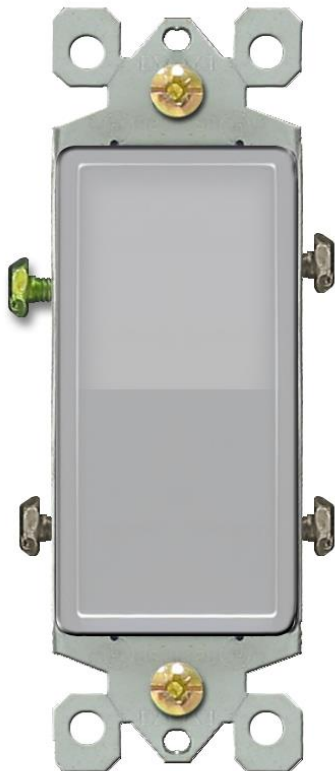

Electrical Devices

Switches

PEDS124-GR

Job Name _____

Date _____

Type _____

Location _____

Comments _____

Product Specifications

Description:	4-Way Decorative Switch
Amps:	15A
Volts:	120V / 277V
Finish:	White (PEDS124-WH) Matte White (PEDS124-MW) Black (PEDS124-BK) Grey (PEDS124-GR)
Wired:	Push-in, back and side