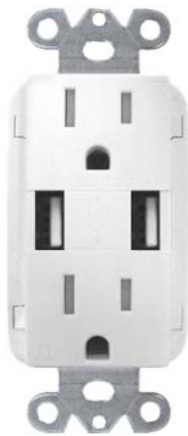

USB Charging Receptacles

Project _____

Date _____

Type _____

Location _____

PEDR001TR-USB (15A)

PEDR002TR-USB (20A)

Product Specifications

Description: USB Charging Receptacles
Finish: White (-1)
Features: Tamper-resistant
2 USB ports with total 3.1 amp
5VDC
Two 15 amp (or 20 amp) 125 VAC outlets
Listed: cULus

PEDR001TR-USB (15A)

PEDR002TR-USB (20A)