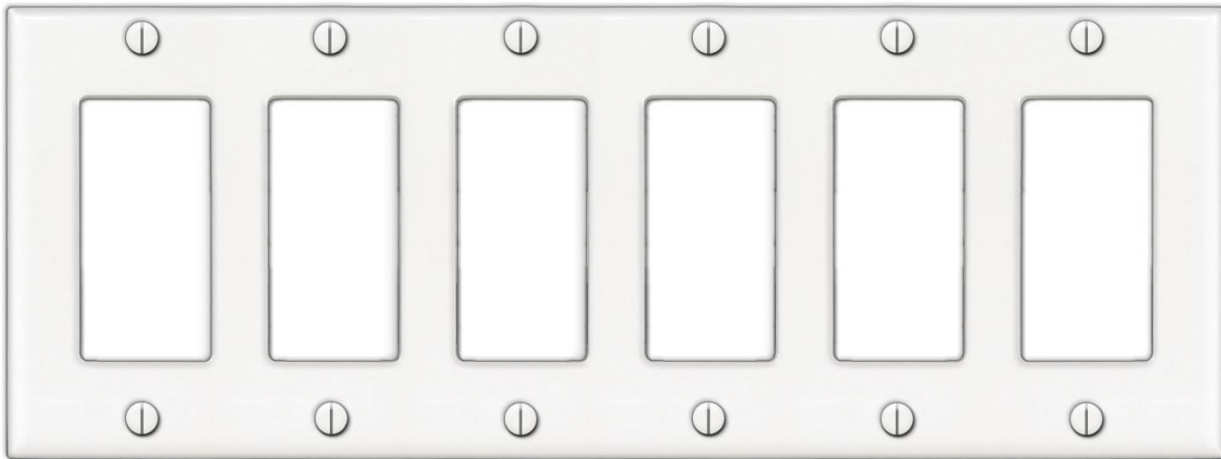

Electrical Devices
Decorative Wall Plates

PEDP226

Job Name	_____
Date	_____
Type	_____
Location	_____
Comments	_____

Product Specifications

Description: Decorative 6 Gang Mid-Size Wall Plate
Finish: White (**PEDP226**)
Dimensions: 12" Width x 4 1/2" Height