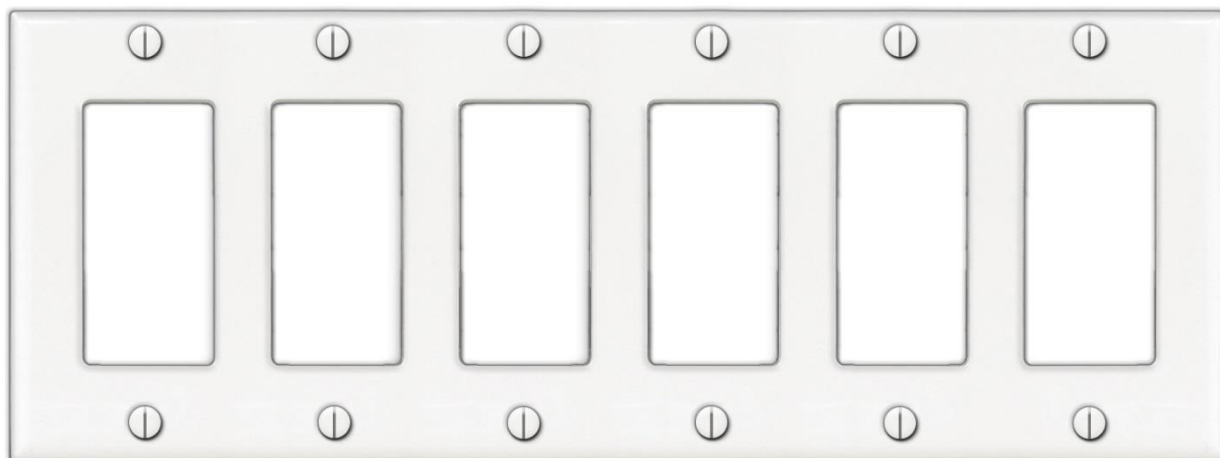

Electrical Devices
Decorative Wall Plates

PEDP226

Job Name	_____
Date	_____
Type	_____
Location	_____
Comments	_____

Product Specifications

Description: Decorative 6 Gang Mid-Size Wall Plate
Finish: White (**PEDP226**)
Dimensions: 12" Width x 4 1/2" Height