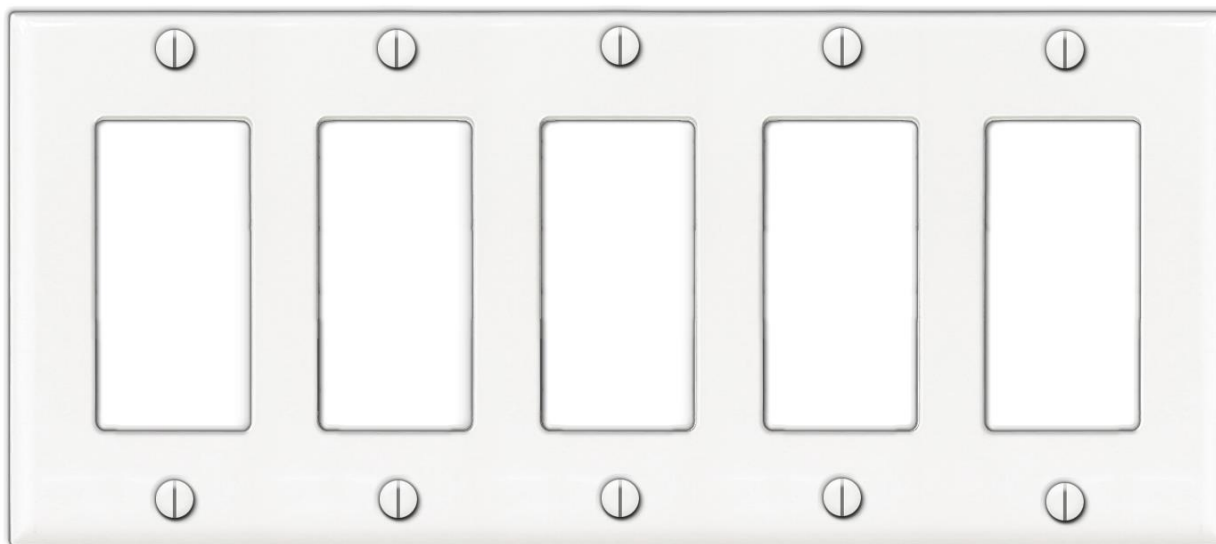

Electrical Devices
Decorative Wall Plates

PEDP225

Job Name	_____
Date	_____
Type	_____
Location	_____
Comments	_____

Product Specifications

Description: Decorative 5 Gang Mid-Size Wall Plate
Finish: White (**PEDP225**)
Dimensions: 10" Width x 4 1/2" Height