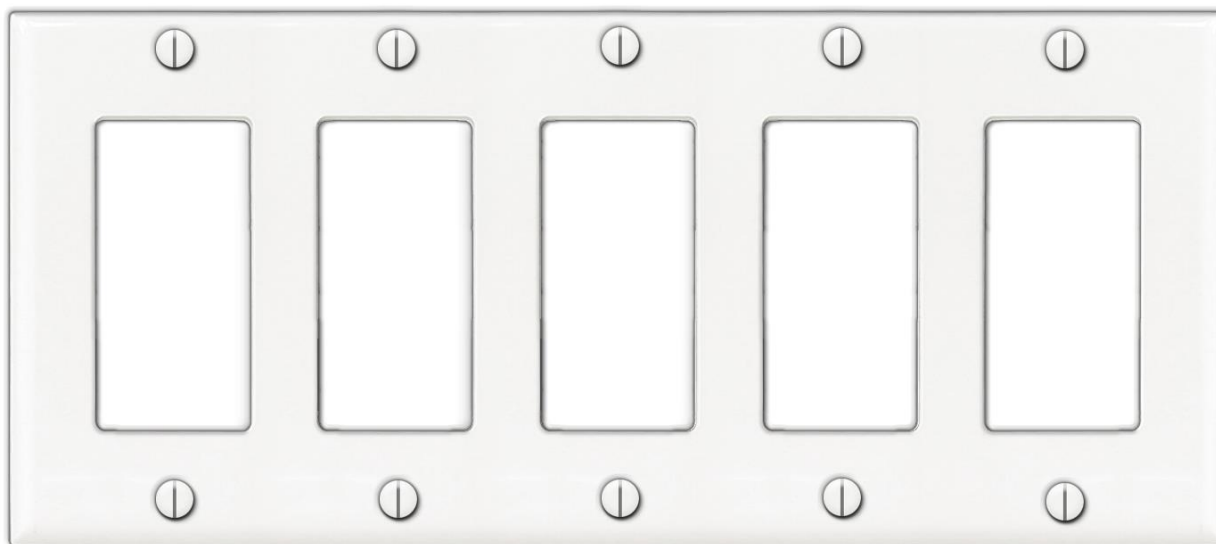

**Electrical Devices**  
Decorative Wall Plates

**PEDP225**

Job Name	_____
Date	_____
Type	_____
Location	_____
Comments	_____

**Product Specifications**

---

Description: Decorative 5 Gang Mid-Size Wall Plate  
Finish: White (**PEDP225**)  
Dimensions: 10" Width x 4 1/2" Height