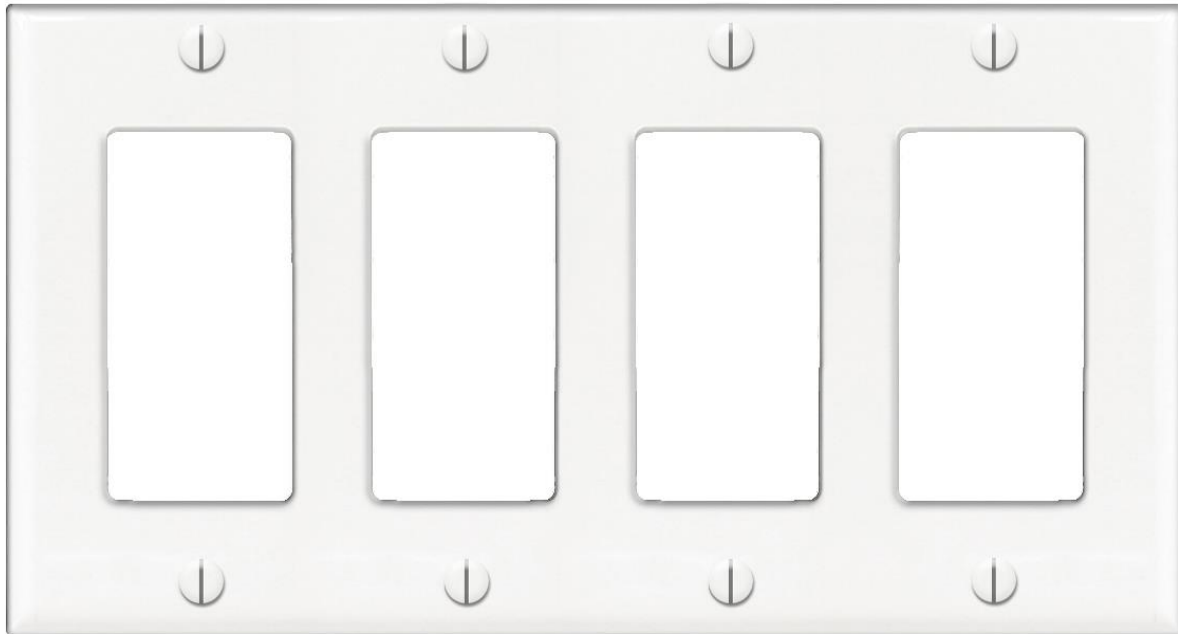

Electrical Devices
Decorative Wall Plates

PEDP224

Job Name	_____
Date	_____
Type	_____
Location	_____
Comments	_____

Product Specifications

Description: Decorative 4 Gang Mid-Size Wall Plate
Finish: White (**PEDP224**)
Black (**PEDP224-BK**)
Grey (**PEDP224-GR**)
Dimensions: 8 1/4" Width x 4 1/2" Height