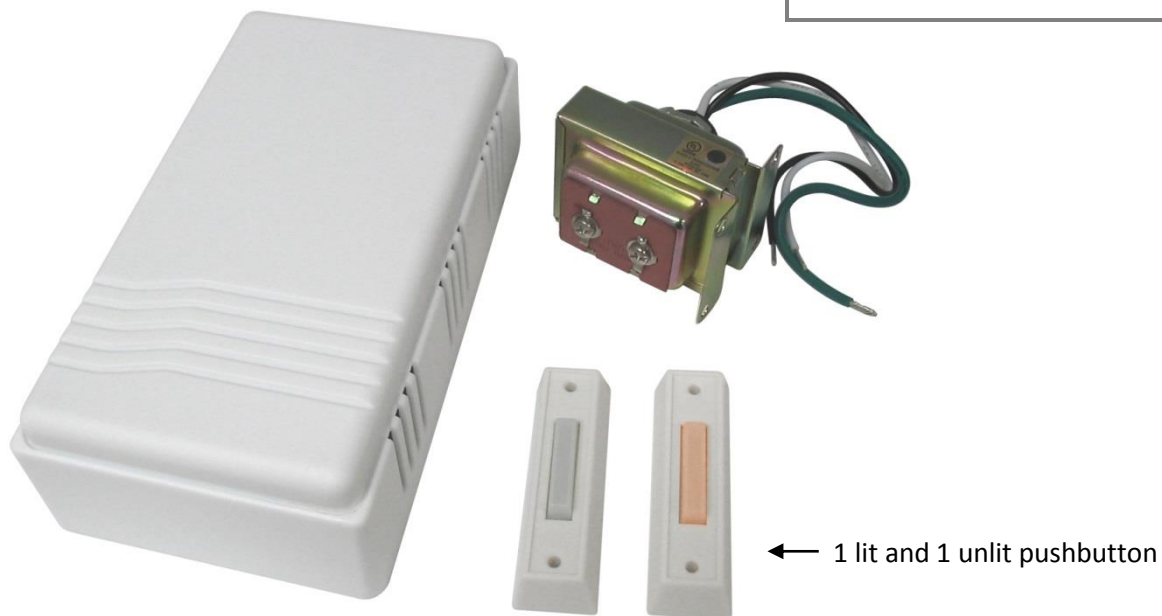

Electrical Supplies

Door Chime Kits

PECK001-1L

Job Name	_____
Date	_____
Type	_____
Location	_____
Comments	_____

Product Specifications

Description: Door Chime Kit
Finish: White
Dimensions: 4" Width x 7" Height x 2" Depth

Features

Chime Kit includes:

- Chime
- Transformer (16V – 10VA)
- 1 lit and 1 unlit pushbutton
- Operates up to 2 entrances (two notes for the front door and one for the back door)