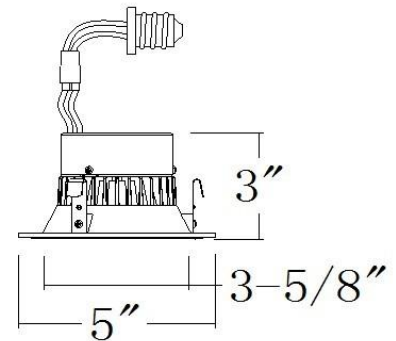

Lamps

4" Recessed LED Retrofit

LTR401WH/D/30/ES

Job Name	_____
Date	_____
Type	_____
Location	_____
Comments	_____

LTR401SN/D/30/ES

Product Specifications

Description:	4" LED Retrofit
Wattage:	10
Dimensions:	5" Overall Diameter 3" Height
Lens:	Flush, White
Base Type:	E26 Medium Base
Finish:	White (LTR401WH/D/30/ES) Satin Nickel (LTR401SN/D/30/ES)
Input Voltage:	120
Life:	36,000 hours
Initial Lumens:	830
Colour Temp:	3000K
CRI:	84
Beam Angle:	100°
Dimmable:	Yes (with compatible dimmer)
Power Factor:	>0.90
Equivalent:	60W Halogen
Operating Temp:	-40°C ~ 45°C
Listing:	Suitable for damp locations indoor use only
Certifications:	cUL / FCC / LM-79 / LM-80 / Energy Star