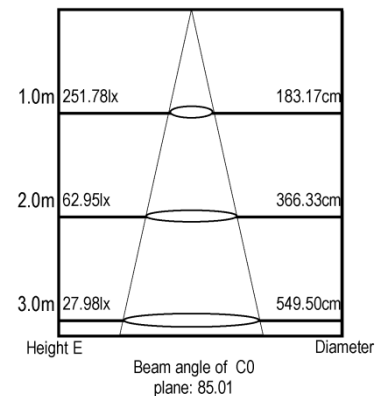

### 4" LED Trims

#### Product Specifications

Description:	Baffle Trim with Frosted Lens
Finish:	White
Dimensions:	5" Outer Diameter
Lamp:	10 x 1.2W high power LED (total 12 watts)
Lens:	Frosted
Life:	50,000 hours at 70% lumen maintenance
Initial Lumens:	565 at 3000K ( $\pm 200$ ) colour temperature (4000K available upon request)
CRI:	82
Beam Angle:	30°
Compatible Housings:	LD400ICA (new construction) and LD400R (retrofit)