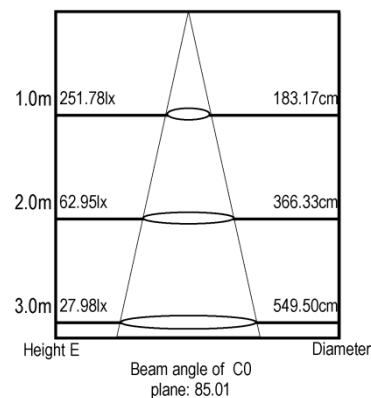

Recessed Lighting

4" LED Trims

LT403

Job Name	_____
Date	_____
Type	_____
Location	_____
Comments	_____

Lux distance Curve

Product Specifications

Description:	Baffle Trim with Frosted Lens
Finish:	White
Dimensions:	5" Outer Diameter
Lamp:	10 x 1.2W high power LED (total 12 watts)
Lens:	Frosted
Life:	50,000 hours at 70% lumen maintenance
Initial Lumens:	565 at 3000K (± 200) colour temperature (4000K available upon request)
CRI:	82
Beam Angle:	30°
Compatible Housings:	LD400ICA (new construction) and LD400R (retrofit)