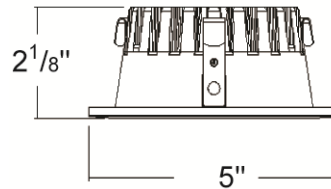

Recessed Lighting

4" LED Trims

LT403

Job Name	_____
Date	_____
Type	_____
Location	_____
Comments	_____