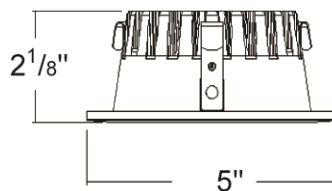

Recessed Lighting

4" LED Trims

LT403

Job Name	_____
Date	_____
Type	_____
Location	_____
Comments	_____

Lux distance Curve

Product Specifications

Description:	Baffle Trim with Frosted Lens
Finish:	White
Dimensions:	5" Outer Diameter
Lamp:	10 x 1.2W high power LED (total 12 watts)
Lens:	Frosted
Life:	50,000 hours at 70% lumen maintenance
Initial Lumens:	565 at 3000K (± 200) colour temperature (4000K available upon request)
CRI:	82
Beam Angle:	30°
Compatible Housings:	LD400ICA (new construction) and LD400R (retrofit)