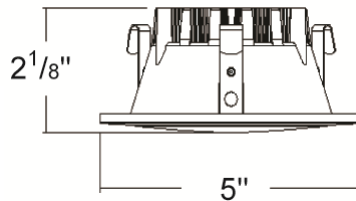

Recessed Lighting

4" LED Trims

LT401

Job Name	_____
Date	_____
Type	_____
Location	_____
Comments	_____