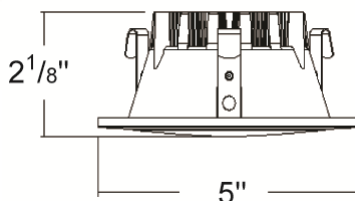

Recessed Lighting

4" LED Trims

LT401

Job Name	_____
Date	_____
Type	_____
Location	_____
Comments	_____

Lux distance Curve

Product Specifications

Description:	Flush Trim with Frosted Lens
Finish:	White
Dimensions:	5" Outer Diameter
Lamp:	10 x 1.2W high power LED (total 12 watts)
Lens:	Frosted
Life:	50,000 hours at 70% lumen maintenance
Initial Lumens:	650 at 3000K (± 200) colour temperature (4000K available upon request)
CRI:	82
Beam Angle:	30°
Compatible Housings:	LD400ICA (new construction) and LD400R (retrofit)