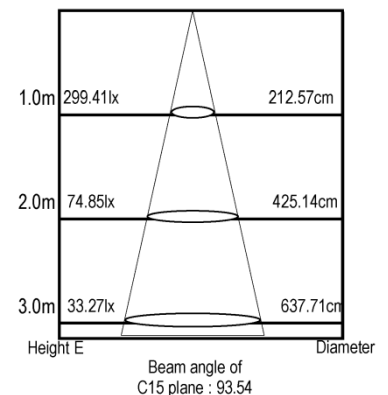

### 4" LED Trims

#### Product Specifications

Description:	Flush Trim with Frosted Lens
Finish:	White
Dimensions:	5" Outer Diameter
Lamp:	10 x 1.2W high power LED (total 12 watts)
Lens:	Frosted
Life:	50,000 hours at 70% lumen maintenance
Initial Lumens:	650 at 3000K ( $\pm 200$ ) colour temperature (4000K available upon request)
CRI:	82
Beam Angle:	30°
Compatible Housings:	LD400ICA (new construction) and LD400R (retrofit)