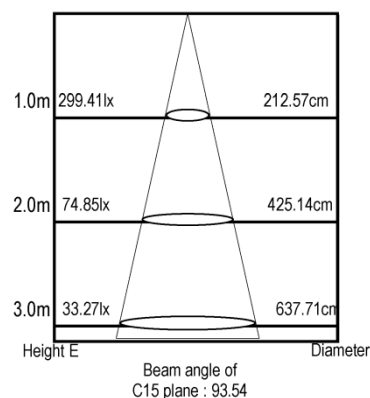

Recessed Lighting

4" LED Trims

LT401

Job Name	_____
Date	_____
Type	_____
Location	_____
Comments	_____

Lux distance Curve

Product Specifications

Description:	Flush Trim with Frosted Lens
Finish:	White
Dimensions:	5" Outer Diameter
Lamp:	10 x 1.2W high power LED (total 12 watts)
Lens:	Frosted
Life:	50,000 hours at 70% lumen maintenance
Initial Lumens:	650 at 3000K (± 200) colour temperature (4000K available upon request)
CRI:	82
Beam Angle:	30°
Compatible Housings:	LD400ICA (new construction) and LD400R (retrofit)