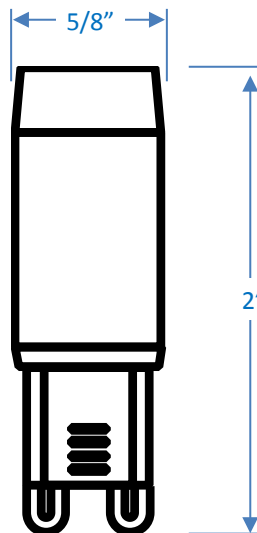

LED G9 Non-Dimmable Lamp

Product Code

LED2.5G9G3/N/30

Project _____

Date _____

Type _____

Location _____

Product Specification

Wattage	2.5W = 25W Halogen
Input Voltage	120V
Base Type	G9 Bi Pin
Dimming Capabilities	Non-Dimmable
Initial Lumens	200 lm
Colour Temp (CCT)	3000K (warm white)
Colour Rendering Index (CRI)	80
Beam Angle	200°
Lumens per Watt	80
Power Factor	0.9
Listed	cUL
Note	Suitable for dry locations only

NON-Dimmable

© 2017 San Remo Lighting. All rights reserved.

Head Office: 151 Aviva Park Drive, Woodbridge, Ontario, Canada L4L 9C1
Ottawa Office: 200 Iber Road, Unit 5, Stittsville, Ontario, Canada K2S 0L5

Tel: 905-669-1230
Tel: 613-836-1977

www.sanremolighting.com
Toll Free: 1-800-903-1115