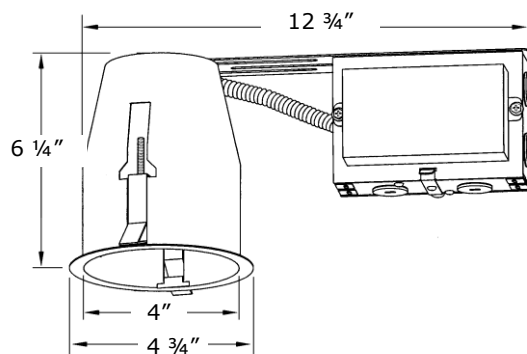

Recessed Lighting 4" LED Housings

LD400R

Job Name	_____
Date	_____
Type	_____
Location	_____
Comments	_____

Product Specifications

Description:	LED remodel post drywall housing
Dimensions:	12 3/4" Length by 6 1/4" Height
Listings:	UL damp location with feed through wiring
Compatible Trims:	LT400, LT401, LT403

Housing Features

- Single wall painted steel can
- Unit slips through 4 1/4" ceiling opening
- For use in non-insulated ceilings or 3" space between housing and insulation
- Listed for through branch circuit wiring
- Contains six 7/8", one 1 1/8" knockouts and four Romex plyouts with Romex cable clamp
- Ground wire provided on junction box
- Two remodel clips secure housing and accommodate 1/2" and 5/8" ceiling materials
- Three "Quick Connectors" for fast and easy wiring