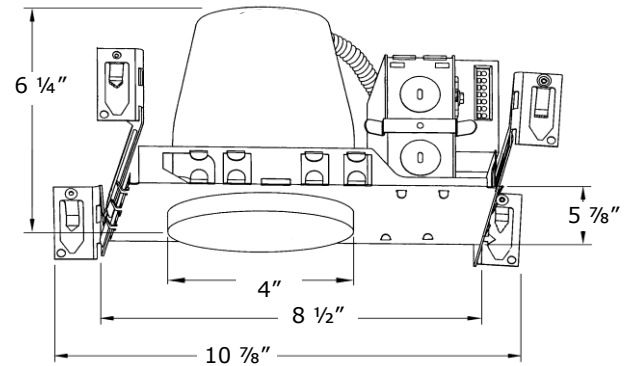

Recessed Lighting

4" LED Housings

LD400IC

Job Name	_____
Date	_____
Type	_____
Location	_____
Comments	_____

Product Specifications

- Description: LED new construction / IC air tight housing
Dimensions: 10 7/8" Length by 6 1/4" Height
Listings: UL damp location with feed through wiring
Compatible Trims: LT400, LT401, LT403

Housing Features

- Single wall painted steel can with gasket
- Listed for through branch circuit wiring
- Contains six 7/8" and four Romex plyouts with Romex cable clamp
- Ground wire provided on junction box
- Pre-installed Real nail easily installs in regular lumber or engineered lumber
- Hanger bars are adjustable from 13 5/8" to 25 1/2" and can be repositioned 90 degrees on plaster frame
- Galvanized steel construction
- Three "Quick Connectors" for fast and easy wiring