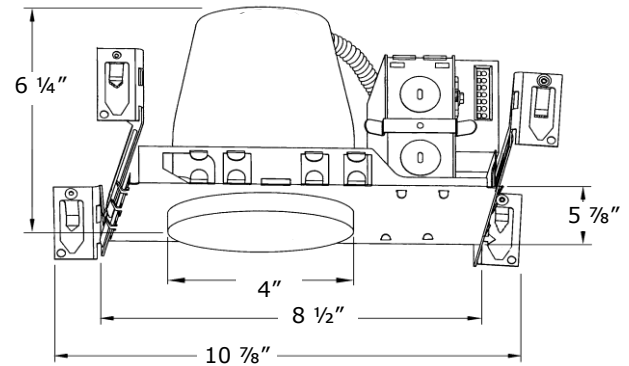

## 4" LED Housings

### Product Specifications

- Description: LED new construction / IC air tight housing  
Dimensions: 10 7/8" Length by 6 1/4" Height  
Listings: UL damp location with feed through wiring  
Compatible Trims: LT400, LT401, LT403

### Housing Features

- Single wall painted steel can with gasket
- Listed for through branch circuit wiring
- Contains six 7/8" and four Romex plyouts with Romex cable clamp
- Ground wire provided on junction box
- Pre-installed Real nail easily installs in regular lumber or engineered lumber
- Hanger bars are adjustable from 13 5/8" to 25 1/2" and can be repositioned 90 degrees on plaster frame
- Galvanized steel construction
- Three "Quick Connectors" for fast and easy wiring