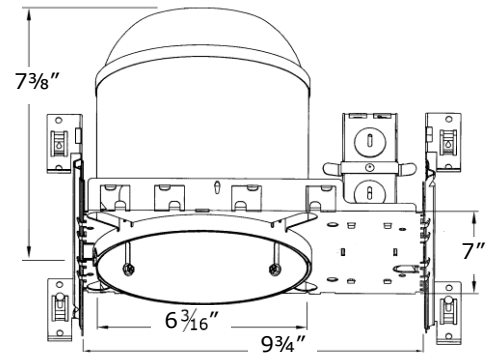

Recessed Lighting 6" Line Voltage Housings

H600

Job Name	_____
Date	_____
Type	_____
Location	_____
Comments	_____

Product Specifications

Description: Line voltage new construction housing
Dimensions: 9 3/4" Length by 7 3/8" Height
Lamp: 1 x 150W PAR38 / R40 Max
Listings: UL damp location with feed through wiring

Housing Features

- For use in non-insulated ceilings or 3" space between housing and insulation
- Adjustable hanger bars with 8" to 25" joist span
- Integral T-Bar installation slots
- Hanger bars can be repositioned 90 degrees on the sides of the plaster frame for special applications
- Thermally protected
- Junction box is listed for through branch circuit wiring and has seven 1/2" knockouts
- Four Romex pry-outs with strain relief simplify Romex installation
- 4-port quick connector pre-installed in j/box