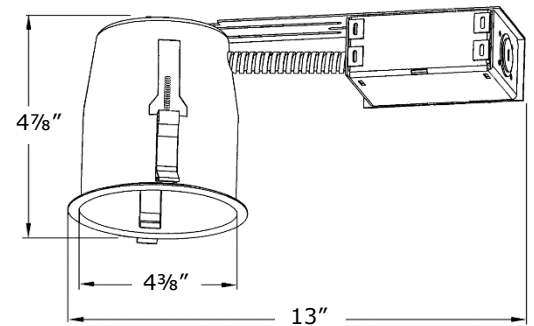

Recessed Lighting Soffit Remodel Housing

H451RT

Job Name	_____
Date	_____
Type	_____
Location	_____
Comments	_____

Product Specifications

Description:	Soffit remodel housing
Finish:	White canister, white trim with white baffle (H451RT-W) shown White canister, white trim with black baffle (H451RT-B) Black canister, black trim with black baffle (H451RT-BB)
Dimensions:	13" Length x 4 7/8" Height
Lamp:	1 x 75W 120V PAR30 Max

Housing Features

- 4 3/8" line voltage remodel housing
- Two durable screw-down clips secure housing and accommodate various ceiling thickness
- Unit slips through 4 1/2" ceiling opening
- For use in non-insulated ceilings or 3" space between housing and insulation
- Thermally protected
- Combination kit, retrofit housing and trim allow for a selection of either white or black baffle trims
- Housing and trim are shipped as a set
- 4-port quick connector pre-installed in j/box