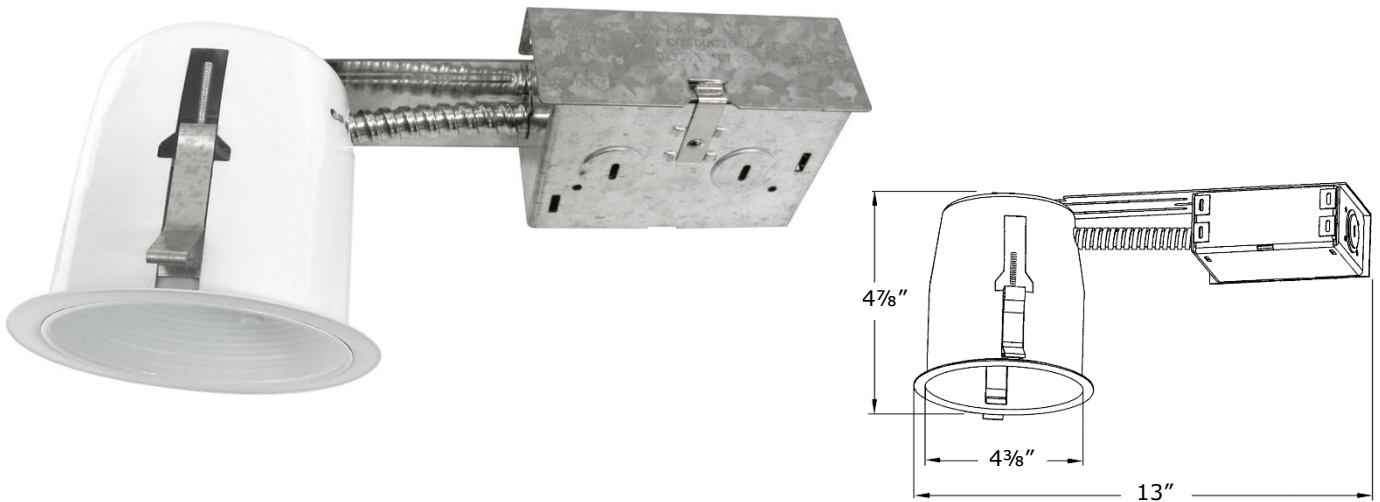

## Recessed Lighting Soffit Remodel Housing

**H451RT**

Job Name	_____
Date	_____
Type	_____
Location	_____
Comments	_____

### Product Specifications

Description:	Soffit remodel housing
Finish:	White canister, white trim with white baffle ( <b>H451RT-W</b> ) shown White canister, white trim with black baffle ( <b>H451RT-B</b> ) Black canister, black trim with black baffle ( <b>H451RT-BB</b> )
Dimensions:	13" Length x 4 7/8" Height
Lamp:	1 x 75W 120V PAR30 Max

### Housing Features

- 4 3/8" line voltage remodel housing
- Two durable screw-down clips secure housing and accommodate various ceiling thickness
- Unit slips through 4 1/2" ceiling opening
- For use in non-insulated ceilings or 3" space between housing and insulation
- Thermally protected
- Combination kit, retrofit housing and trim allow for a selection of either white or black baffle trims
- Housing and trim are shipped as a set
- 4-port quick connector pre-installed in j/box