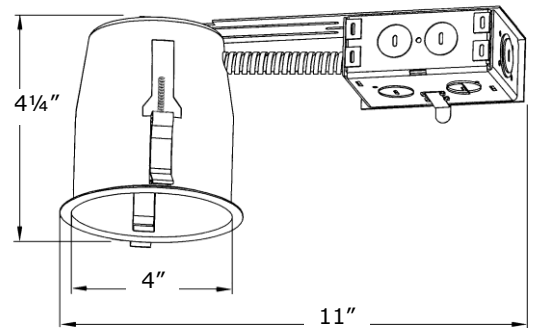

Recessed Lighting

4" Line Voltage GU10 Housings

H400GUR

Job Name	_____
Date	_____
Type	_____
Location	_____
Comments	_____

Product Specifications

Description:	Remodel post drywall housing
Dimensions:	11" Length by 4 1/4" Height
Lamp:	1 x 50W 120V GU10 Max
Listings:	UL damp location with feed through wiring

Housing Features

- Two durable screw-down clips secure housing and accommodate various ceiling thickness
- Unit slips through 4 1/4" ceiling opening
- For use in non-insulated ceilings or 3" space between housing and insulation
- Thermally protected
- Junction box is listed for through branch circuit wiring and has seven 1/2" knockouts
- Four Romex pry-outs with strain relief simplify Romex installation
- 4-port quick connector pre-installed in j/box