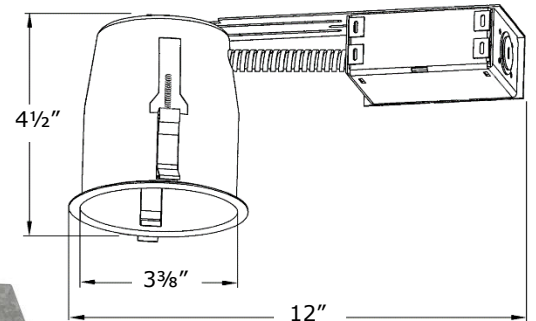

Recessed Lighting Soffit Remodel Housing

H351RT-BB

H351RT-W

Job Name	_____
Date	_____
Type	_____
Location	_____
Comments	_____

Product Specifications

Description:	Soffit remodel housing
Finish:	White canister, white trim with white baffle (H351RT-W) White canister, white trim with black baffle (H351RT-B) Black canister, black trim with black baffle (H351RT-BB)
Dimensions:	12" Length x 4 1/2" Height
Lamp:	1 x 50W 120V PAR20 Max

Housing Features

- 3 3/8" line voltage remodel housing
- Two durable screw-down clips secure housing and accommodate various ceiling thickness
- Unit slips through 3 1/2" ceiling opening
- For use in non-insulated ceilings or 3" space between housing and insulation
- Thermally protected
- Combination kit, retrofit housing and trim allow for a selection of either white or black baffle trims
- Housing and trim are shipped as a set
- 4-port quick connector pre-installed in j/box