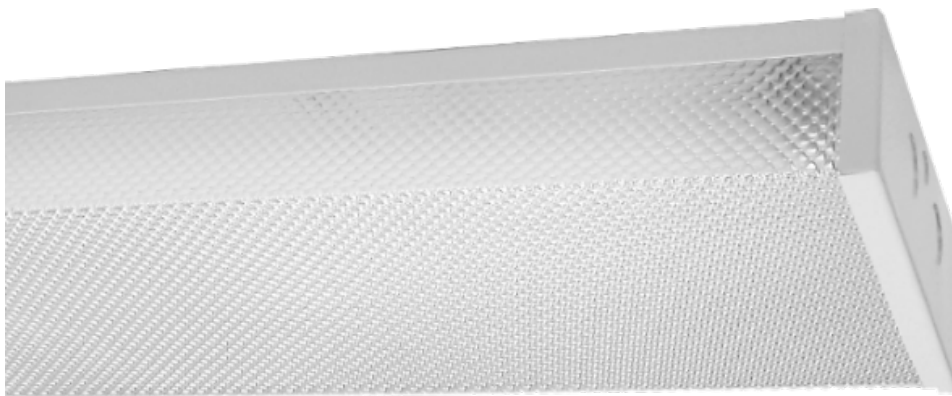

# LED 4' Surface Mount Wrap

### Product Specifications

---

|                  |   |
|------------------|---|
| Wattage          | 40W                                       |
| Input Voltage    | 120V-277V                                 |
| Driver           | Non-Dimmable                              |
| Delivered Lumens | 4000 lm                                   |
| Colour Temp      | 4000K                                     |
| CRI              | 80  |
| LED Light Engine | LM-80                                     |
| Power Factor     | > 0.9                                     |
| Construction     | White Steel Base                          |
| Lens             | Clear Prismatic Acrylic Wraparound        |
| Dimensions       | 48" Length x 5-1/4" Width x 2-1/4" Height |
| Listed           | cETLus                                    |