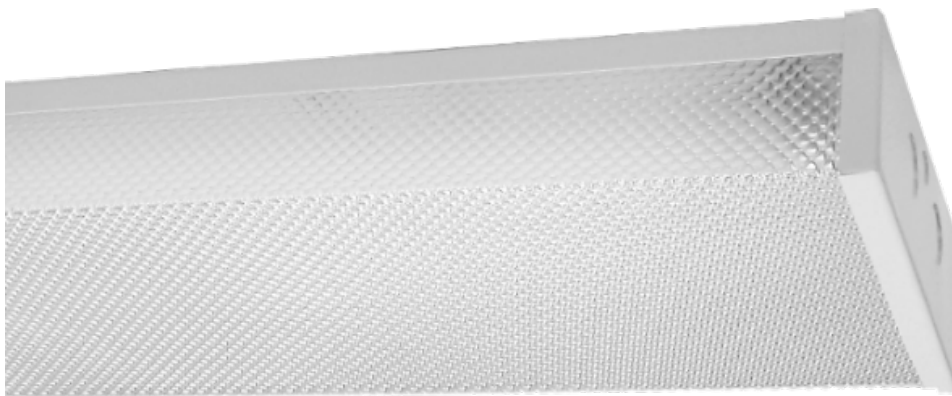

LED 4' Surface Mount Wrap

FT4004-LED

Project _____

Date _____

Type _____

Location _____

Product Specifications

Wattage	40W
Input Voltage	120V-277V
Driver	Non-Dimmable
Delivered Lumens	4000 lm
Colour Temp	4000K
CRI	80
LED Light Engine	LM-80
Power Factor	> 0.9
Construction	White Steel Base
Lens	Clear Prismatic Acrylic Wraparound
Dimensions	48" Length x 5-1/4" Width x 2-1/4" Height
Listed	cETLus