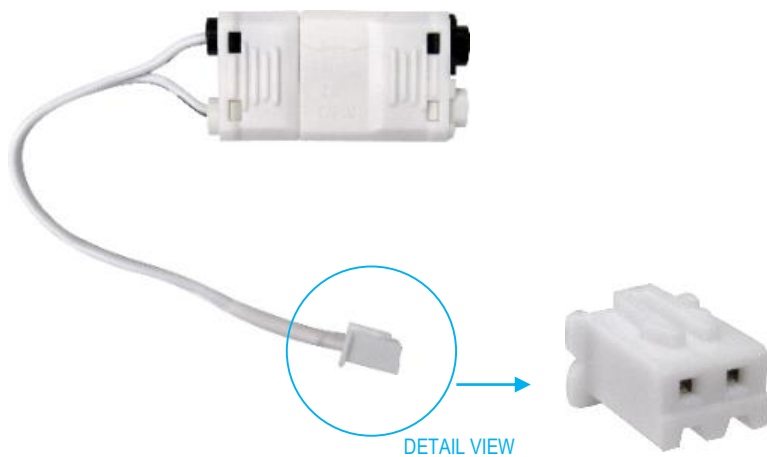

Residential Lighting

Connector for LED Pucks

CAX-CN-02-M

Job Name	_____
Date	_____
Type	_____
Location	_____
Comments	_____

Product Specifications

Description: 2-Pole Splice Connector
4" Lead Wire
Male Molex Connector

Finish: White
***For LED Pucks ONLY**