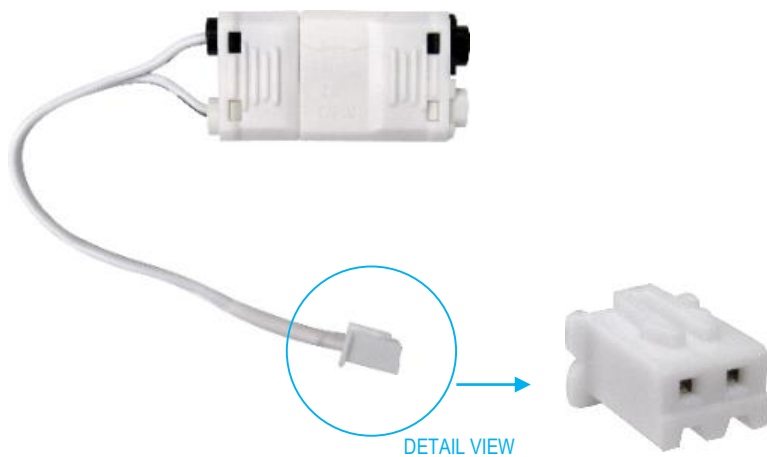

### Connector for LED Pucks

**CAX-CN-02-M**

Job Name	_____
Date	_____
Type	_____
Location	_____
Comments	_____

### Product Specifications

---

Description: 2-Pole Splice Connector  
4" Lead Wire  
Male Molex Connector

Finish: White  
**\*For LED Pucks ONLY**