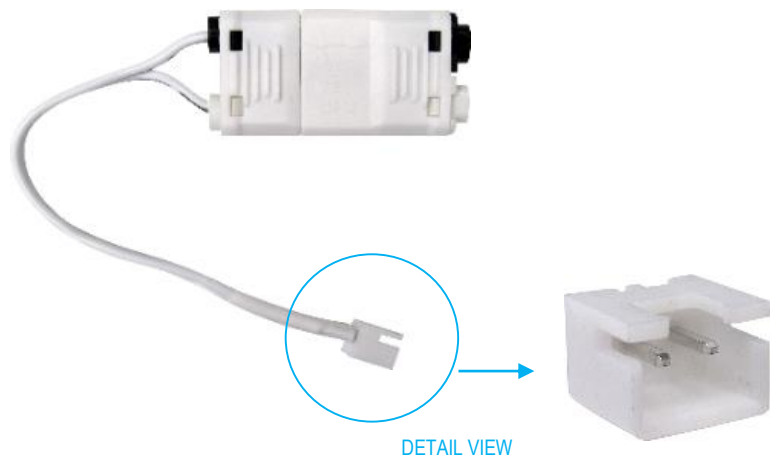

Residential Lighting

Connector for LED Pucks

CAX-CN-02-F

Job Name	_____
Date	_____
Type	_____
Location	_____
Comments	_____

Product Specifications

Description: 2-Pole Splice Connector
4" Lead Wire
Female Molex Connector

Finish: White
***For LED Pucks ONLY**