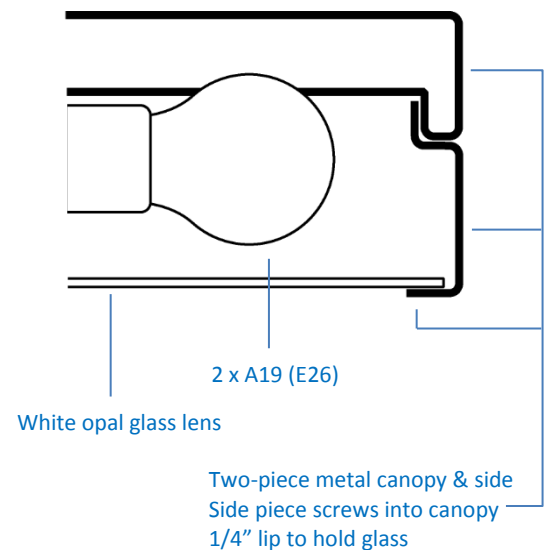

Flush Mount

A7213-BN (Brushed Nickel)

Project _____
Date _____
Type _____
Location _____

Product Specifications

Description: Flush Mount
Finish: Brushed Nickel
Glass: White Opal Lens
Dimensions: 13" Diameter x 4" Height
Lamp: 2 x LED or CFL (E26)
Listed: cETLus