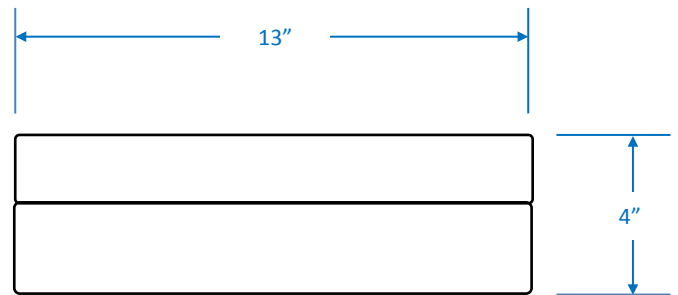

Flush Mount

A7213-BN (Brushed Nickel)

Project _____
Date _____
Type _____
Location _____

Product Specifications

Description: Flush Mount
Finish: Brushed Nickel
Glass: White Opal Lens
Dimensions: 13" Diameter x 4" Height
Lamp: 2 x LED or CFL (E26)
Listed: cETLus