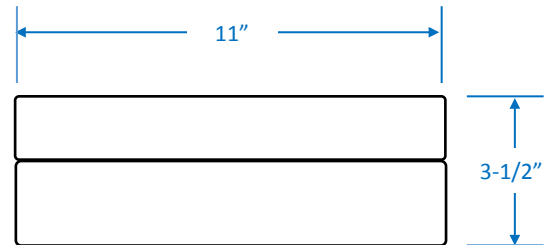

Interior Flush Mount

Product Code	Finish
A7011-BN	Brushed Nickel
A7011-CH	Chrome
A7011-WH	White

Project _____
Date _____
Type _____
Location _____

Product Specifications

Construction	Metal Base Drum White Opal Glass Shade
Dimensions	11" Diameter x 3-1/2" Height
Lamp	2 x LED A19 (E26 Med Base)
Listed	cETLus