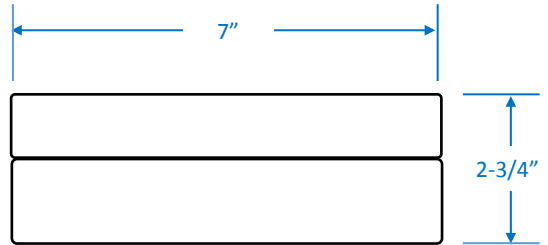

Interior Flush Mount

Product Code	Finish
A7007-BN	Brushed Nickel
A7007-CH	Chrome
A7007-WH	White

Project _____
Date _____
Type _____
Location _____

Product Specifications

Construction	Metal Base Drum White Opal Glass Shade
Dimensions	7" Diameter x 2-3/4" Height
Lamp	1 x LED A19 (E26 Med Base)
Listed	cETLus