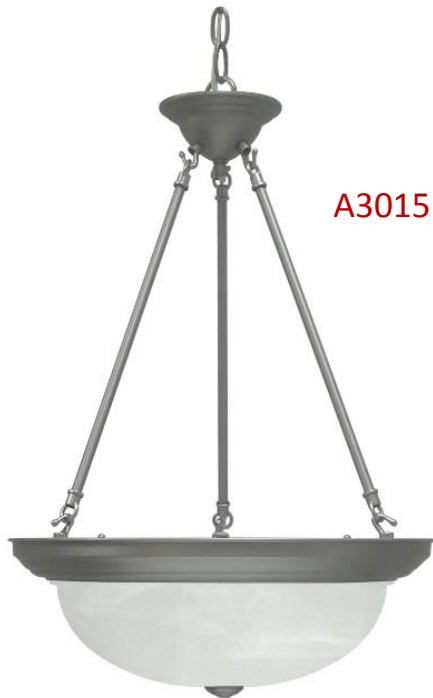

**Residential Lighting**  
Chandeliers

**A3015P-1** (White)

**A3015P-5** (Pewter)

**A3015P-11** (Brushed Nickel)

Project \_\_\_\_\_

Date \_\_\_\_\_

Type \_\_\_\_\_

Location \_\_\_\_\_

Comments \_\_\_\_\_

**Product Specifications**

Description: Chandelier  
Glass: White Alabaster  
Finish: White  
Pewter  
Brushed Nickel  
Dimensions: 15 1/2" D x 25" H (includes 60" and 66" wire)  
E26 Lamp: 3 x LED A19 (or CFL)

A3015P-5

A3015P-1

A3015P-11